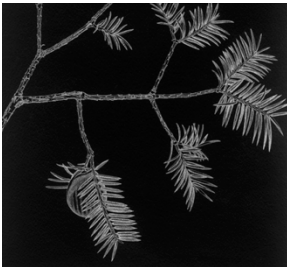

## Electricity of Plants

Ink on Arches Paper  
2006 - 2014  
\$1,200.00 for drawing unframed  
\$1,600.00 as framed

*Amaryllis*

*Trillium*

*Ginger Lily*

## Birthbook

Reproductions not yet for sale from  
ongoing book project

*Hummingbird nest, Carpenter Bee,  
Whelk, Hickory nut, Mud wasp*

*Whelk*

*Hickory nut*

*Hair drawing installation for Cassilhaus, 2014*  
*Commissions Available*

## Night Garden

Giclee prints  
Editions of 20  
\$300.00 each  
\$375.00 as framed

*Franklinia winter*

*Yew*

*Franklinia summer*

*Star anise*

*Tulip poplar*