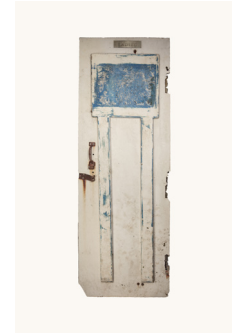

2016

Screenprint on wallpaper

\$150

Edition of 10

Variants available

Ladies Porta Potty Door

Year Unknown

POR