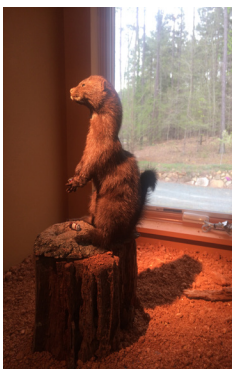

Minkquarium

2016
Stuffed Mink with Beer
on Stump with Red Dirt

NFS