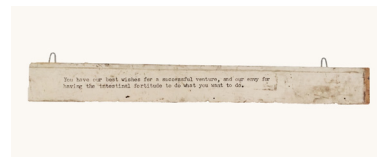

Cowboy Heaven

2016
Screenprint on wood

\$150
Edition of 5
Variants available

Intestinal Fortitude

2016
Screenprint on wood

\$100
Edition of 9
Variants available

Tori's Ceiling

2016
Archival Pigment Print
13x20"*