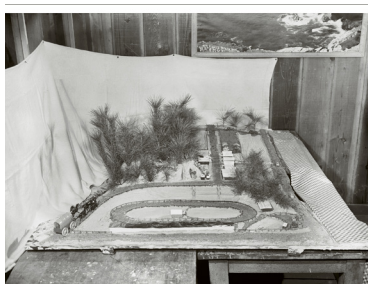

Town Model

1954
Archival Pigment Print
Original negative by Pop Harris

NFS