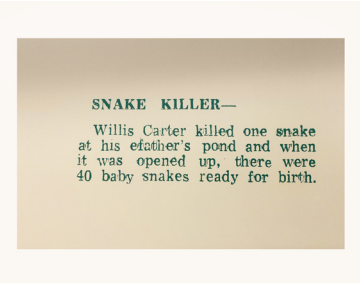

Original negative by Pop Harris

NFS

Covered Dish Lunch

2016

3:17 HD Video Loop
of 8 & 16mm archival film

Silent

NFS

Hot Tub

2016
Archival Pigment Print
15x22*

\$425
Edition of 12

Snake Killer

2016
Screenprint on cotton fiber paper

\$75
Edition of 9
Variants available

Joe Ponder: World Record Holder For Strongest Teeth

2016
Screenprint on Metal