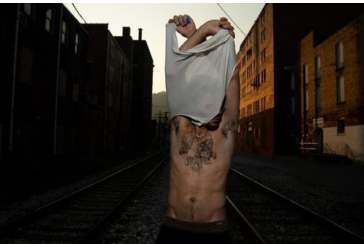

Stacy Kranitz
(American)

Logan, West Virginia
2014
Archival Pigment Print