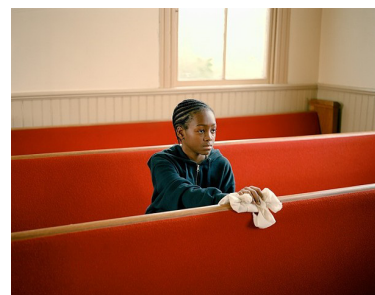

Joshua Dudley Greer
(American)

Gray, Tennessee
2013
Archival Pigment Print

Mike Smith
(American)

Bristol, VA (totem)
1996
Chromogenic Print

Charles Moore
(American)

*Alabama Fire Department Aims High-Pressure Water Hoses
at Civil Rights Demonstrators, Birmingham Protests*
1963
Gelatin Silver Print